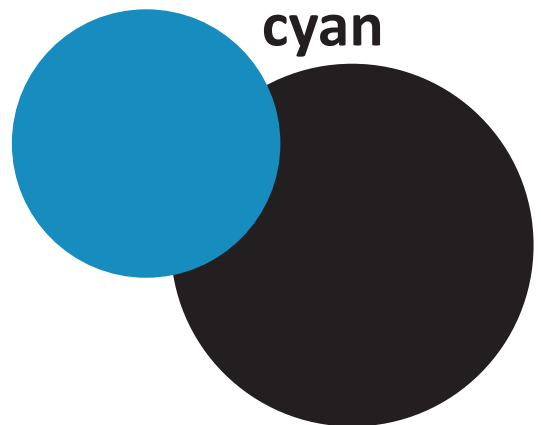

# Modi Buggy

## COLOURS

coral

cyan

silver

eco